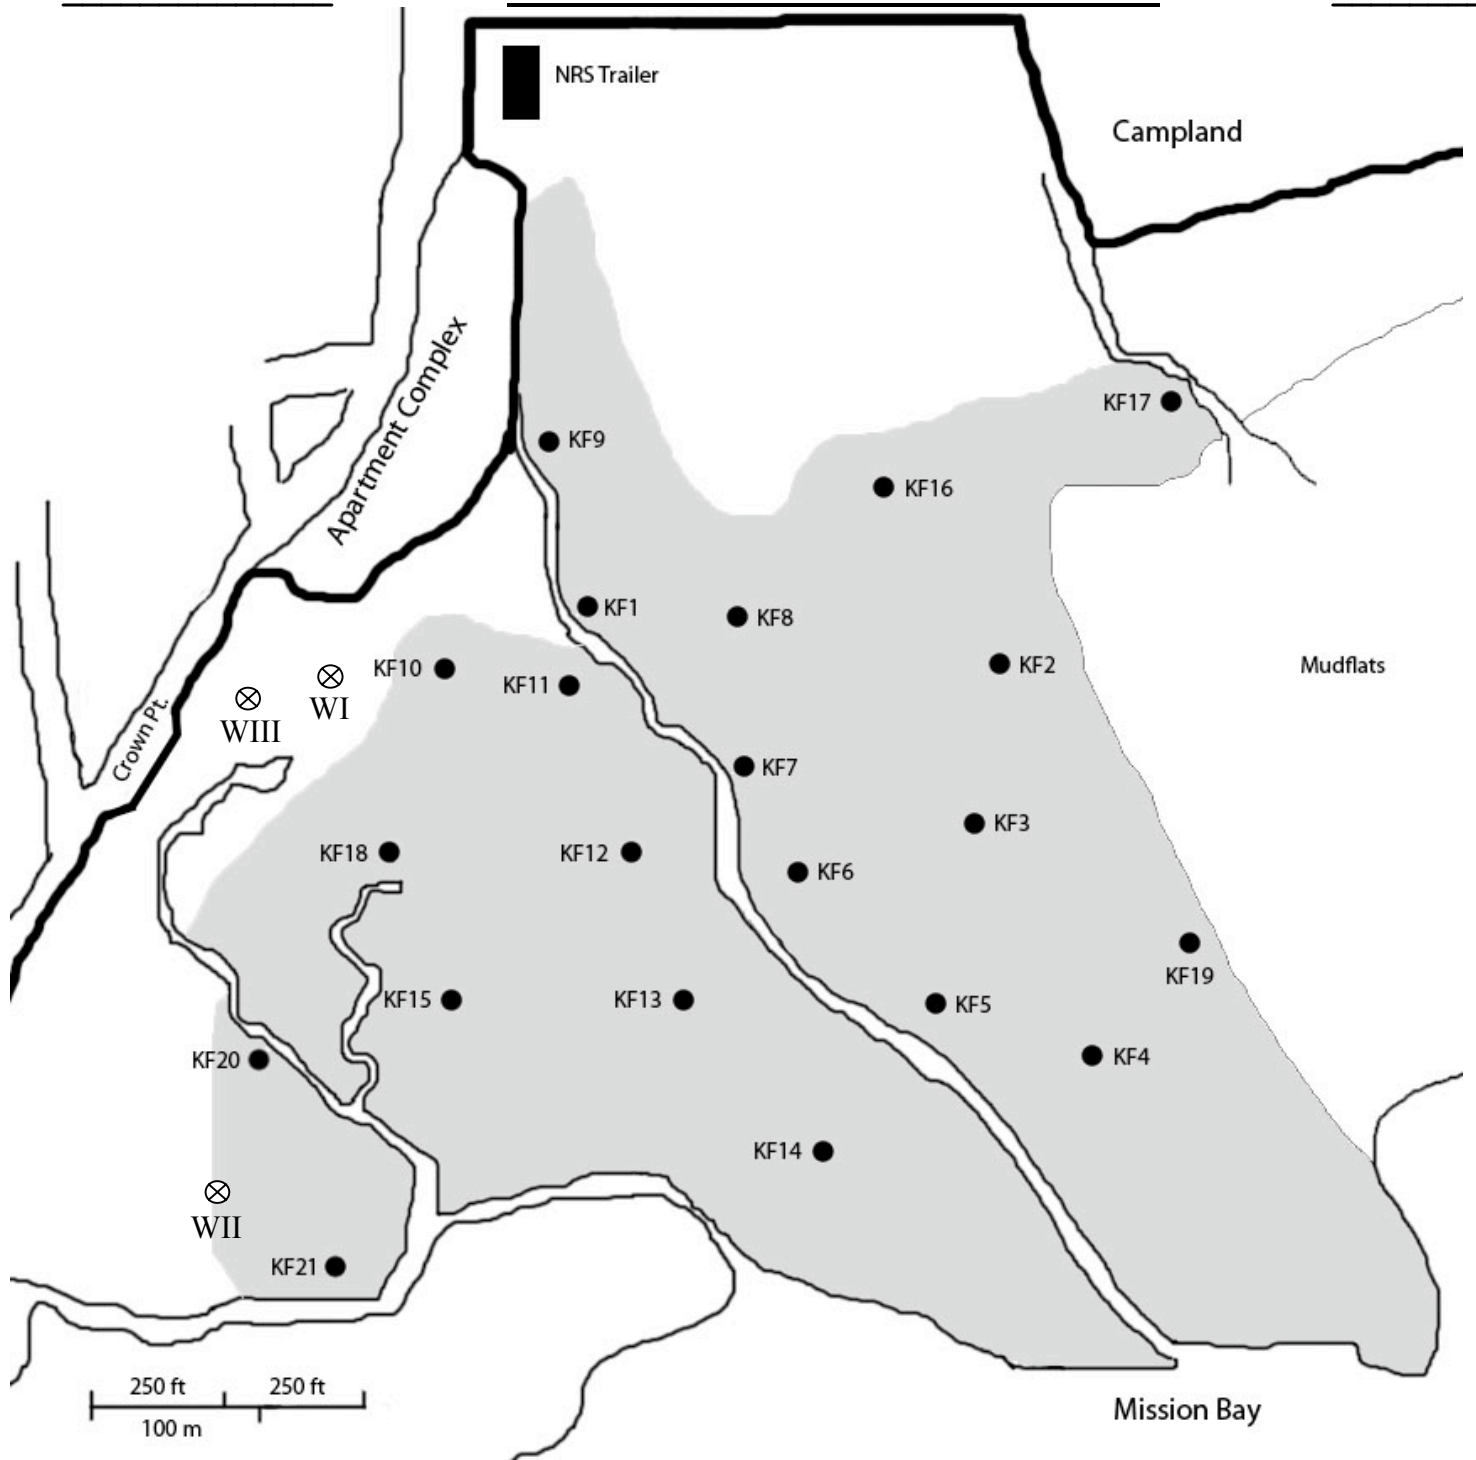

Name \_\_\_\_\_

**Kendall-Frost Marsh Platforms 2010**

Date \_\_\_\_\_

**Platform Observations:**

- 1: \_\_\_\_\_
- 2: \_\_\_\_\_
- 3: \_\_\_\_\_
- 4: \_\_\_\_\_
- 5: \_\_\_\_\_
- 6: \_\_\_\_\_
- 7: \_\_\_\_\_
- 8: \_\_\_\_\_
- 9: \_\_\_\_\_
- 10: \_\_\_\_\_
- 11: \_\_\_\_\_

- 12: \_\_\_\_\_
- 13: \_\_\_\_\_
- 14: \_\_\_\_\_
- 15: \_\_\_\_\_
- 16: \_\_\_\_\_
- 17: \_\_\_\_\_
- 18: \_\_\_\_\_
- 19: \_\_\_\_\_
- 20: \_\_\_\_\_
- 21: \_\_\_\_\_